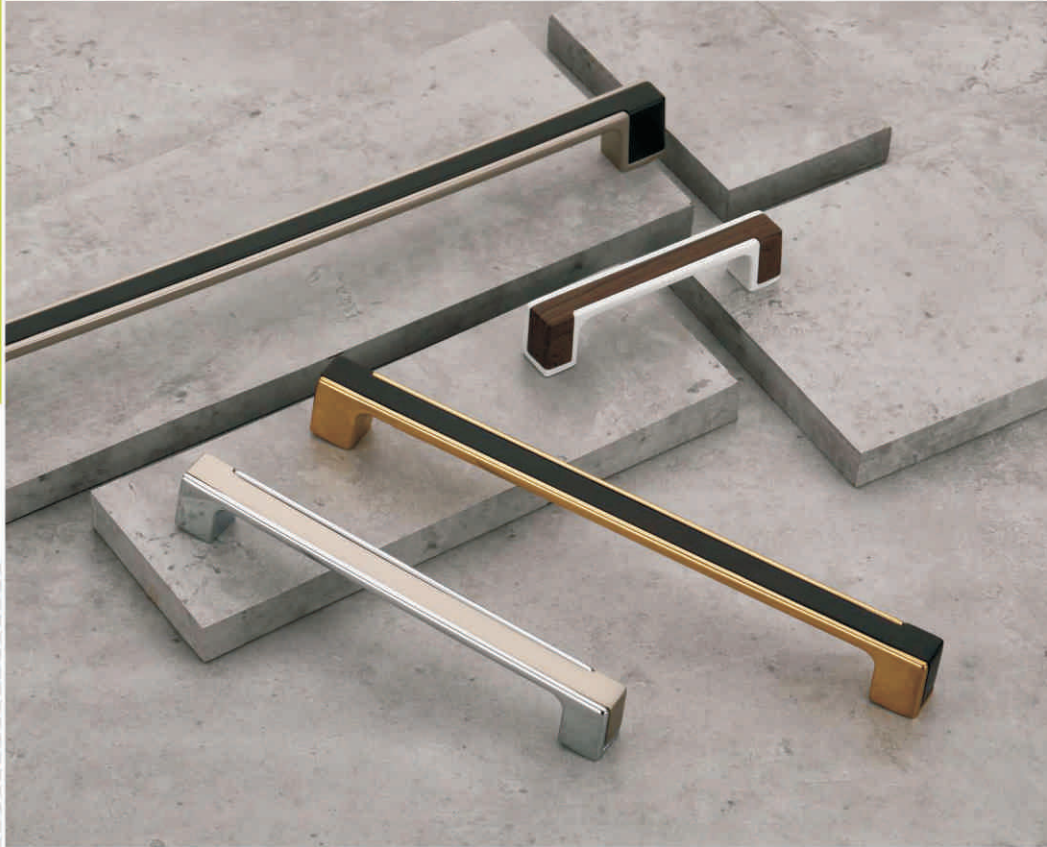

- Black
- A.B.
- Copper H.
- PVD Gold
- PVD Rose Gold

FP-2016

Size in mm

96 / 160 / 224 / 288

Finishes

- Black
- A.B.
- PVD Gold
- PVD Rose Gold

COLLECTION OF CABINET HANDLES

FP-2017