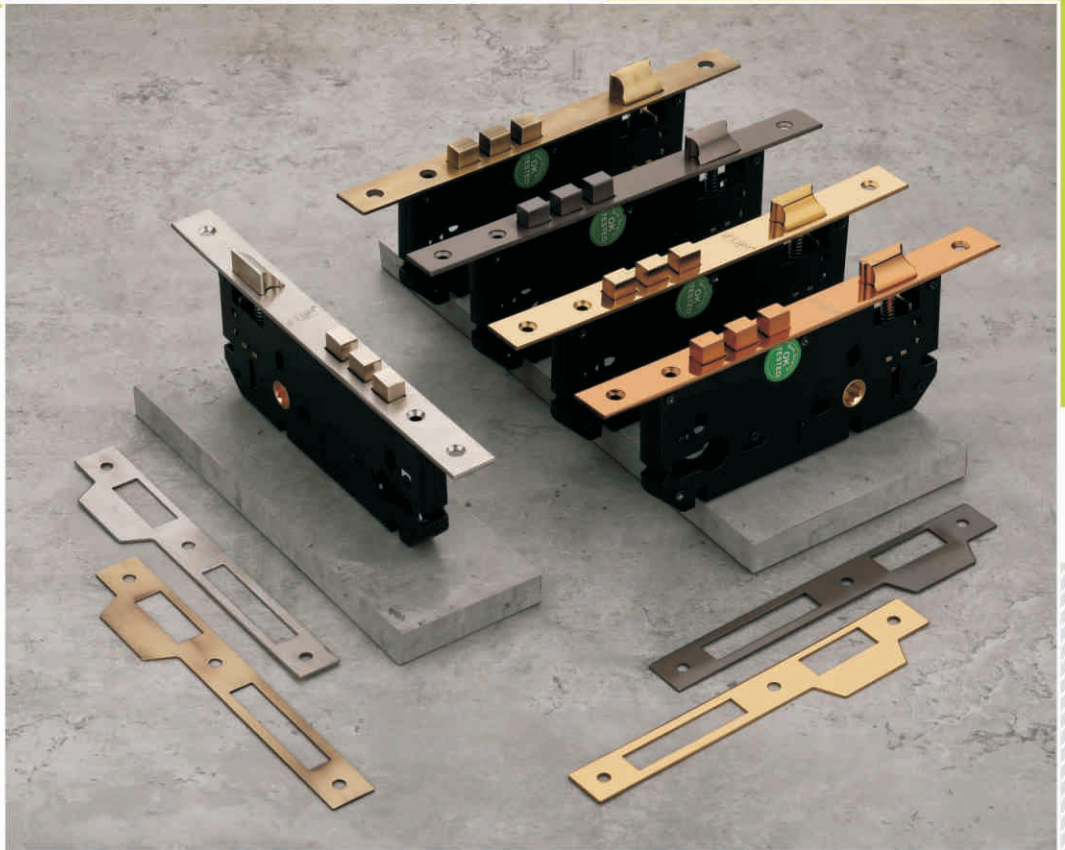

LOCK BODY

Size in mm

45 x 45 / 45 x 85 / 60 x 85

Finishes

- S.S.
- Black
- A.B.
- PVD Gold
- PVD Rose Gold