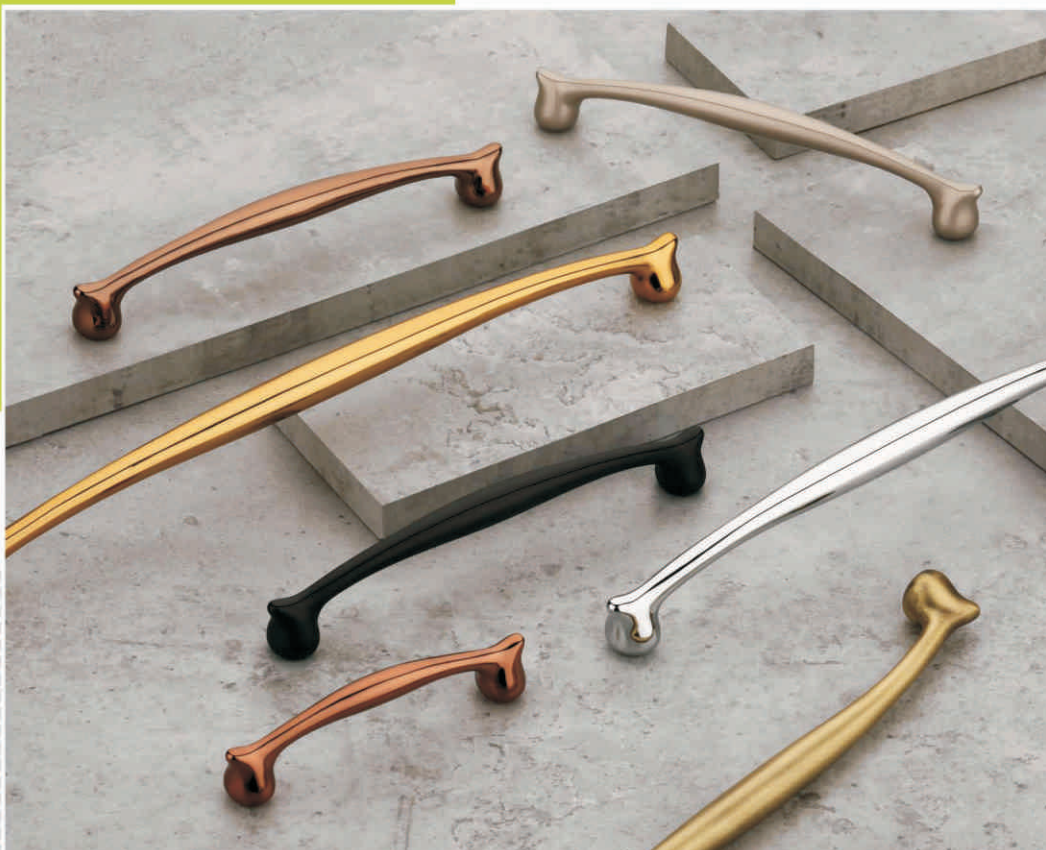

FP-2002

Size in mm

96 / 160 / 224 / 288

Finishes

C.P. ☐

Satin ☐

Black ☐

A.B. ☐

PVD Gold ☐

PVD Rose Gold ☐