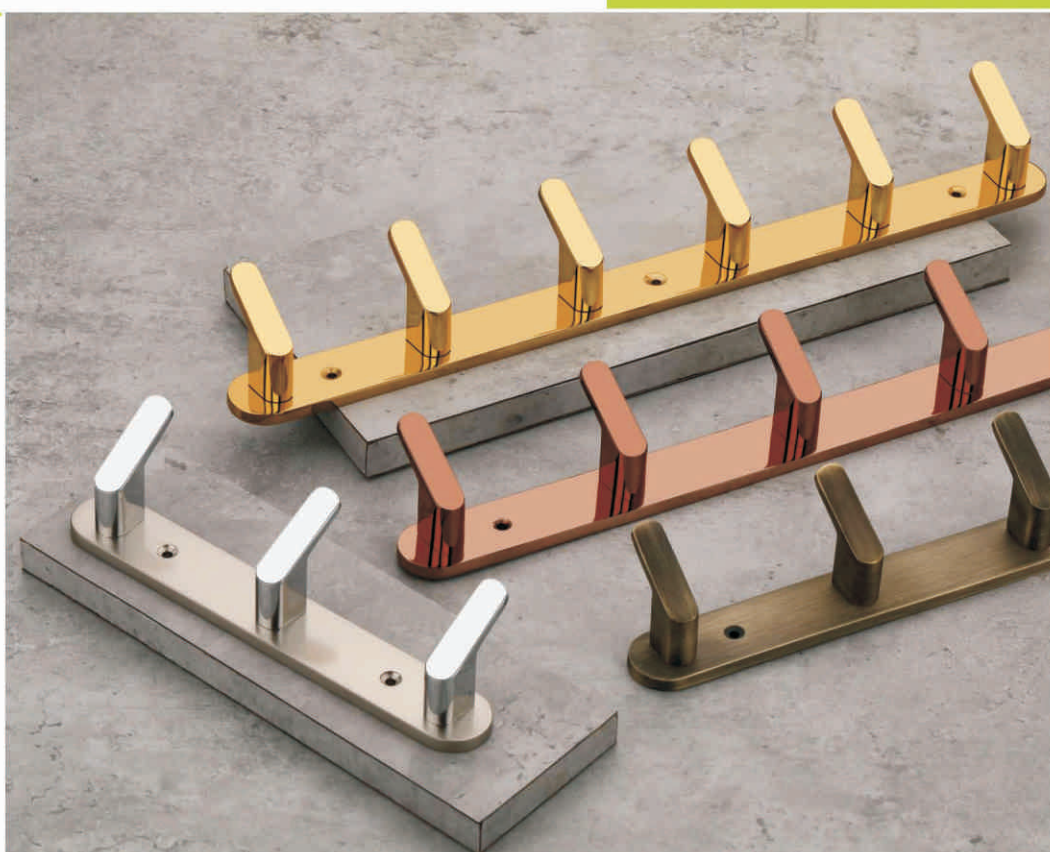

A.B. ■

Gold ■

Rose Gold ■

C-Bracket

Size
Regular

Finishes

- C.P.
- Satin
- A.B.
- Black Satin
- Rose Gold
- Gold

Oval Hook

Size
3 / 4 / 5 / 6 Hook

Finishes

- Satin + C.P.
- A.B.
- PVD Gold
- PVD Rose Gold

DELIVERING
PACKAGE OF
EXCELLENCE

NOTES...

“**TIME** is free
but it is **PRICELESS**”

Manufactured by.

BHOJALRAM
INDUSTRIES