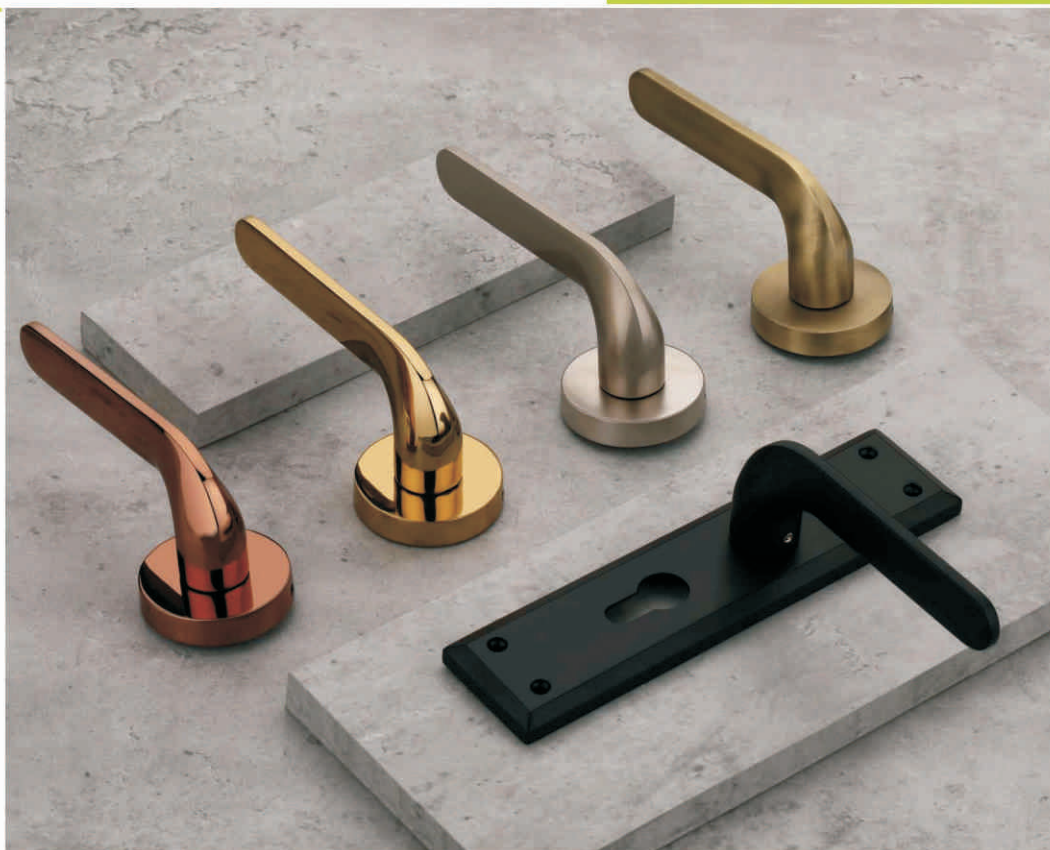

FP-1013

Finishes

- Satin
- A.B.
- Black
- PVD Gold
- PVD Rose Gold