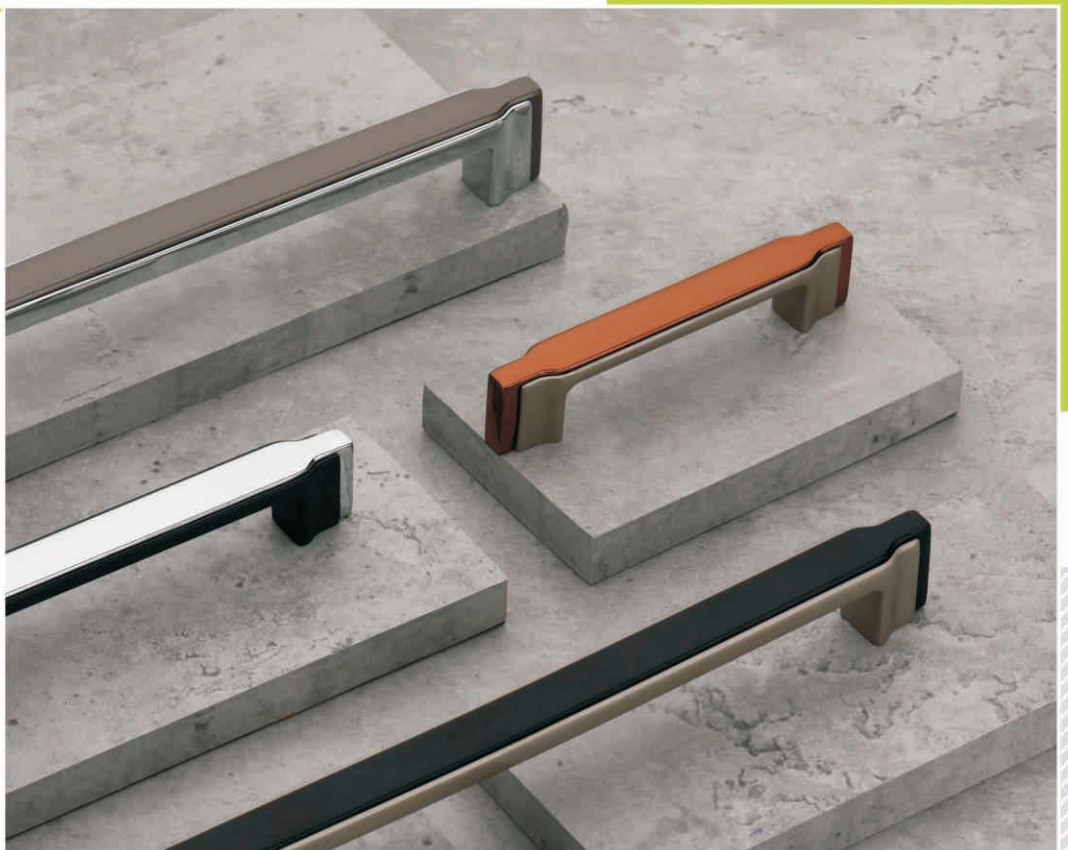

FP-2008

Size in mm

96 / 160 / 224 / 288

Finishes

- C.P. + Black Satin
- C.P. + Black
- Satin + Black
- Satin + PVD R.G.