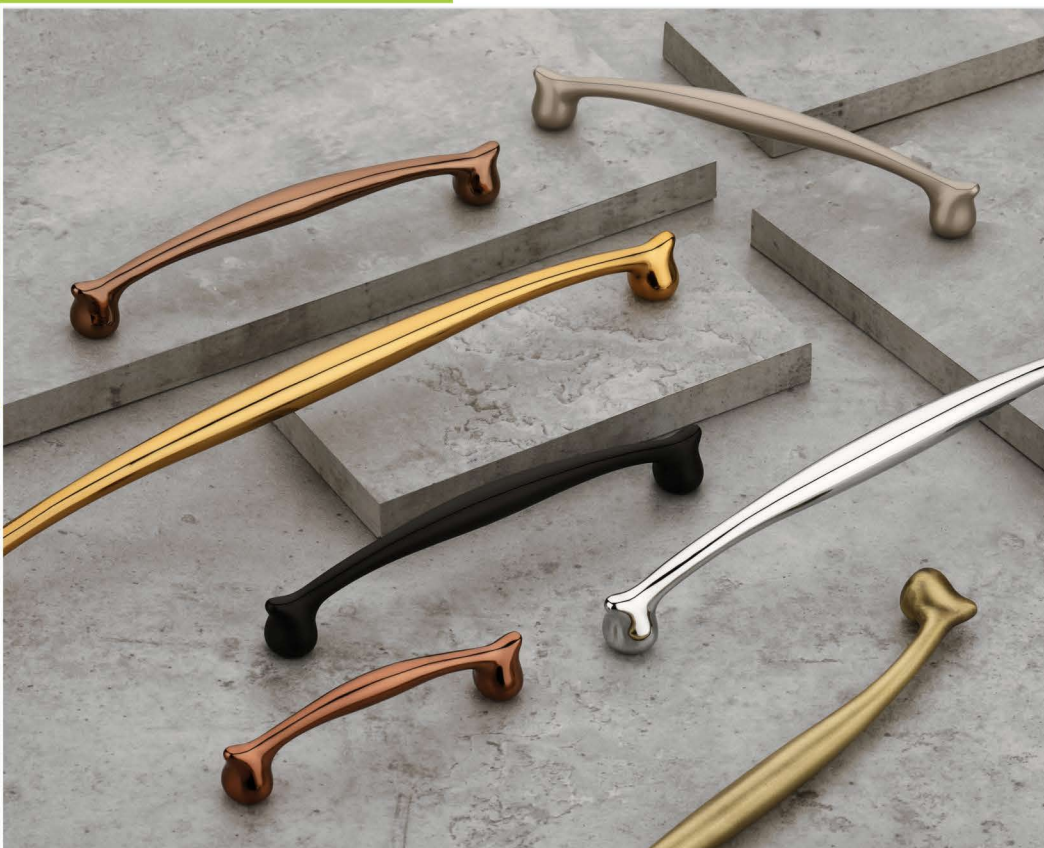

FP-2002

Size in mm

96 / 160 / 224 / 288

Finishes

C.P. ☐

Satin ☐

Black ☐

A.B. ☐

PVD Gold ☐

PVD Rose Gold ☐