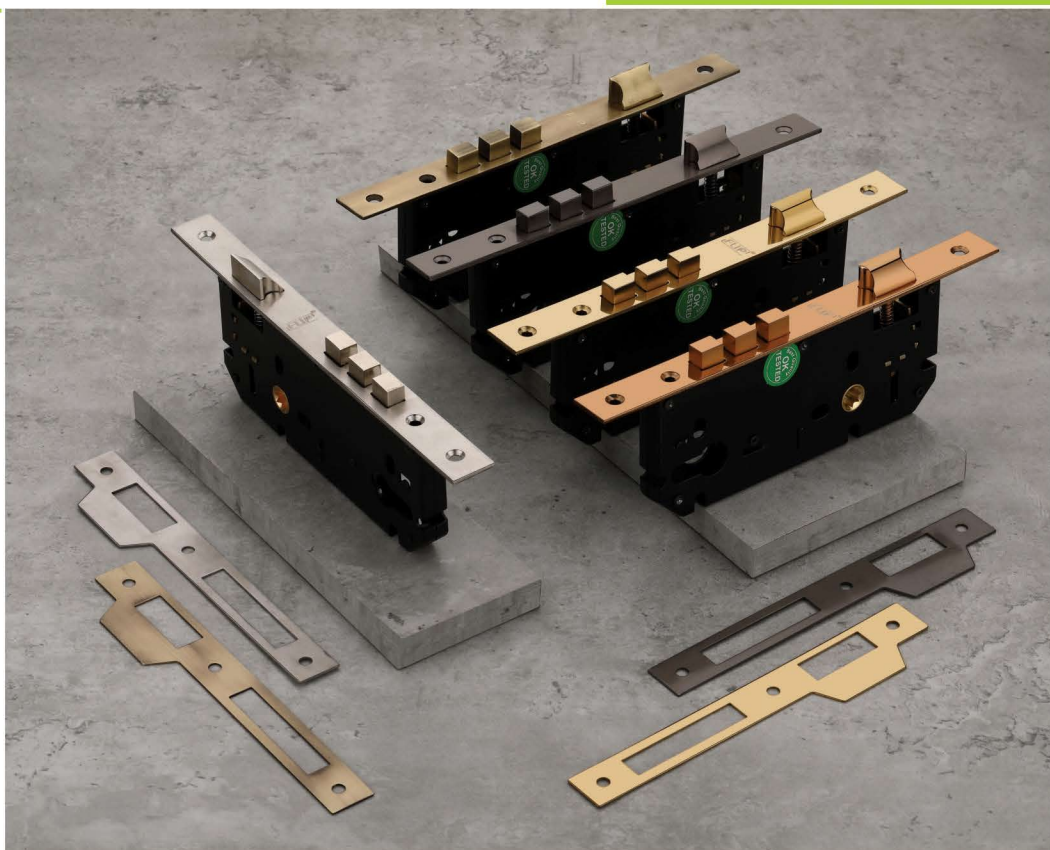

LOCK BODY

Size in mm

45 x 45 / 45 x 85 / 60 x 85

Finishes

- S.S.
- Black
- A.B.
- PVD Gold
- PVD Rose Gold