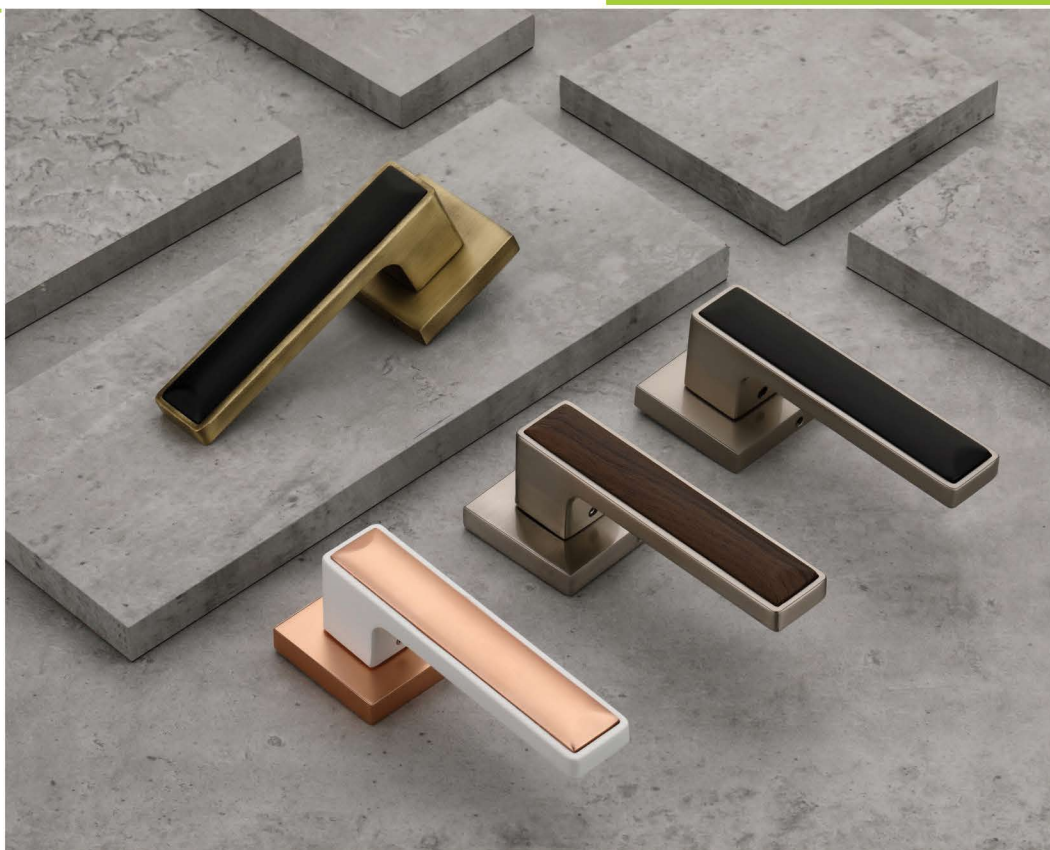

FP-1009

Finishes

- Satin + Black
- Satin + Wengi
- A.B. + Black
- Copper + White