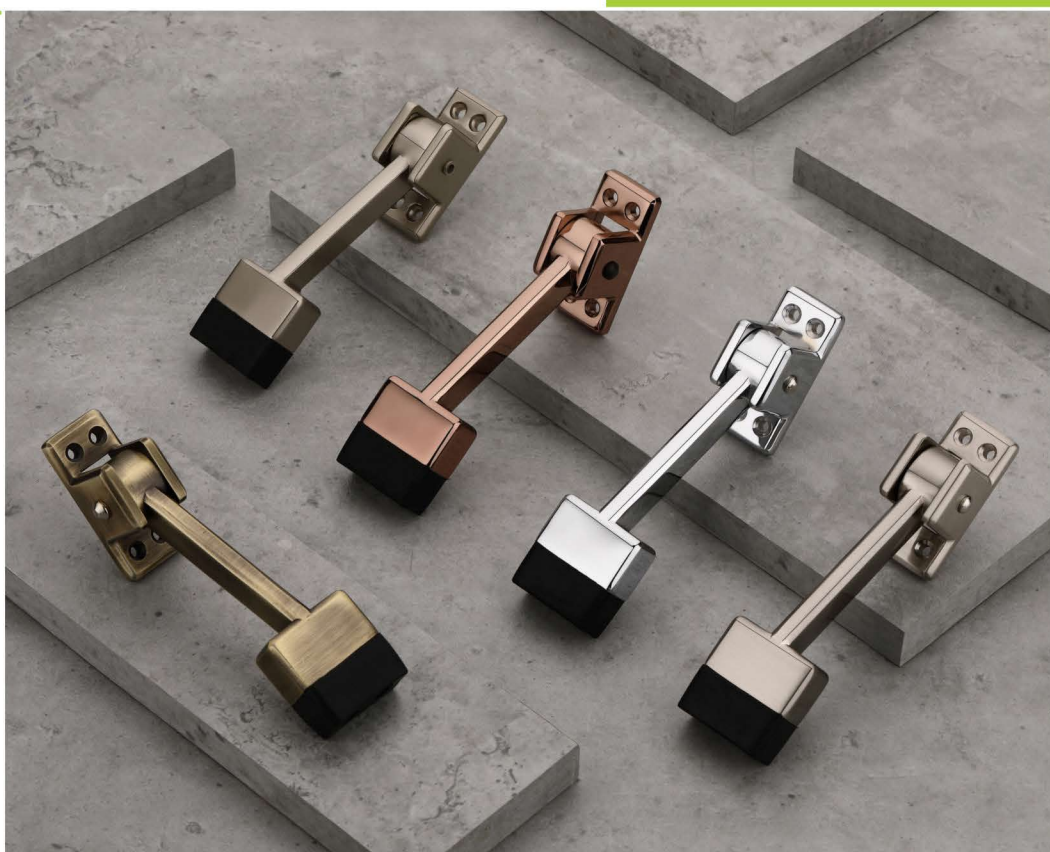

Door Stopper Square

Finishes

- C.P.
- Satin
- A.B.
- Gold
- Rose Gold

COLLECTION OF ACCESSORIES

Oval Glass Bracket

Size
Regular

Finishes

- C.P.
- Satin
- A.B.
- Gold
- Rose Gold