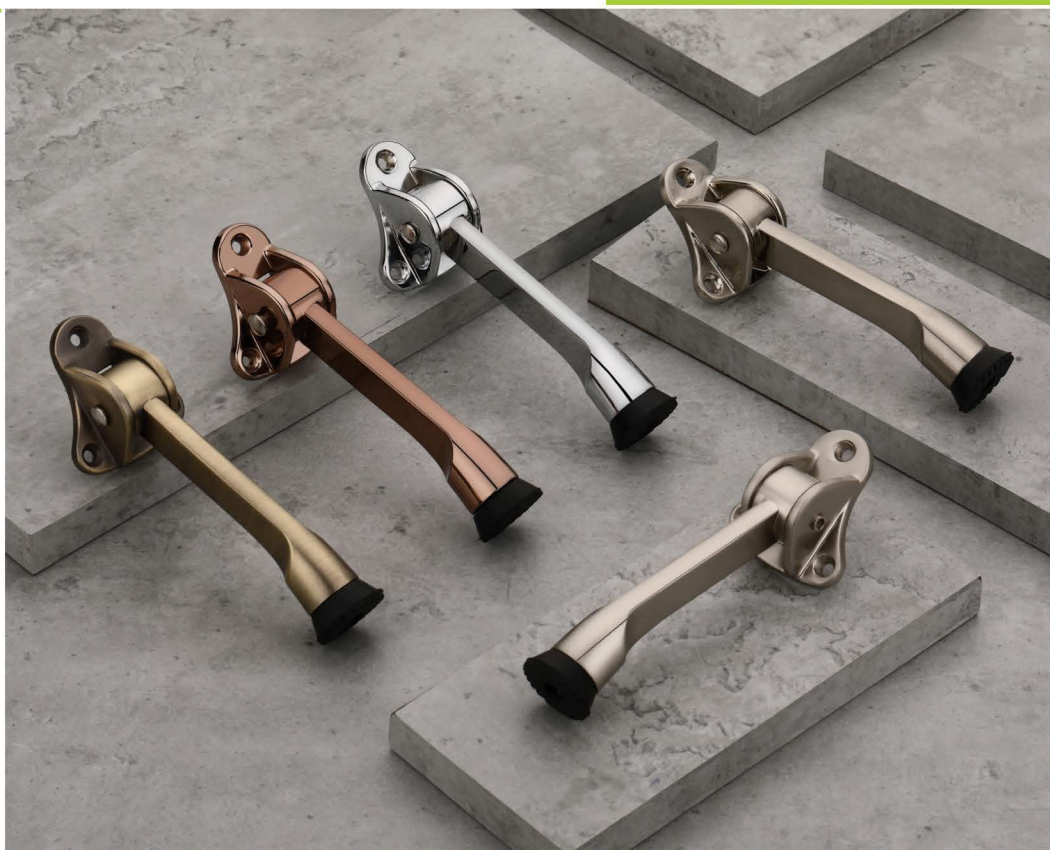

Door Stopper Square

Finishes

- C.P.
- Satin
- A.B.
- Gold
- Rose Gold

COLLECTION OF ACCESSORIES

Oval Glass Bracket

Size
Regular

Finishes

- C.P.
- Satin
- A.B.
- Gold
- Rose Gold