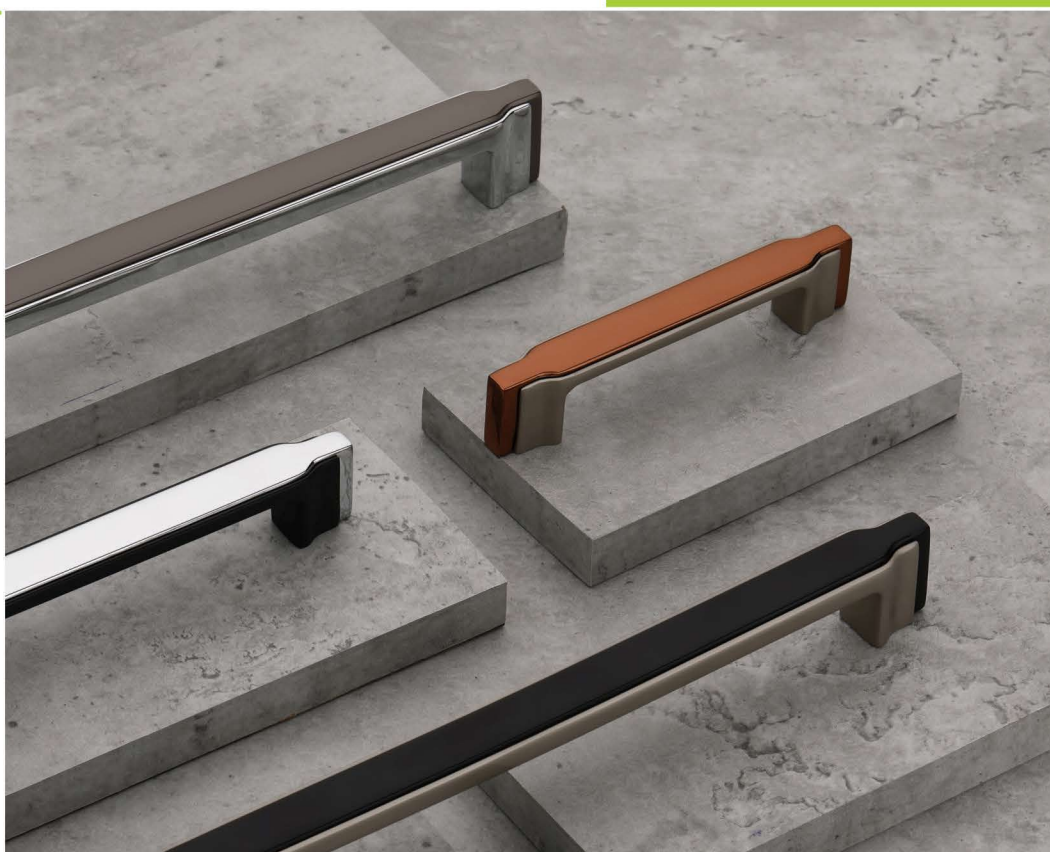

FP-2008

Size in mm

96 / 160 / 224 / 288

Finishes

- C.P. + Black Satin
- C.P. + Black
- Satin + Black
- Satin + PVD R.G.