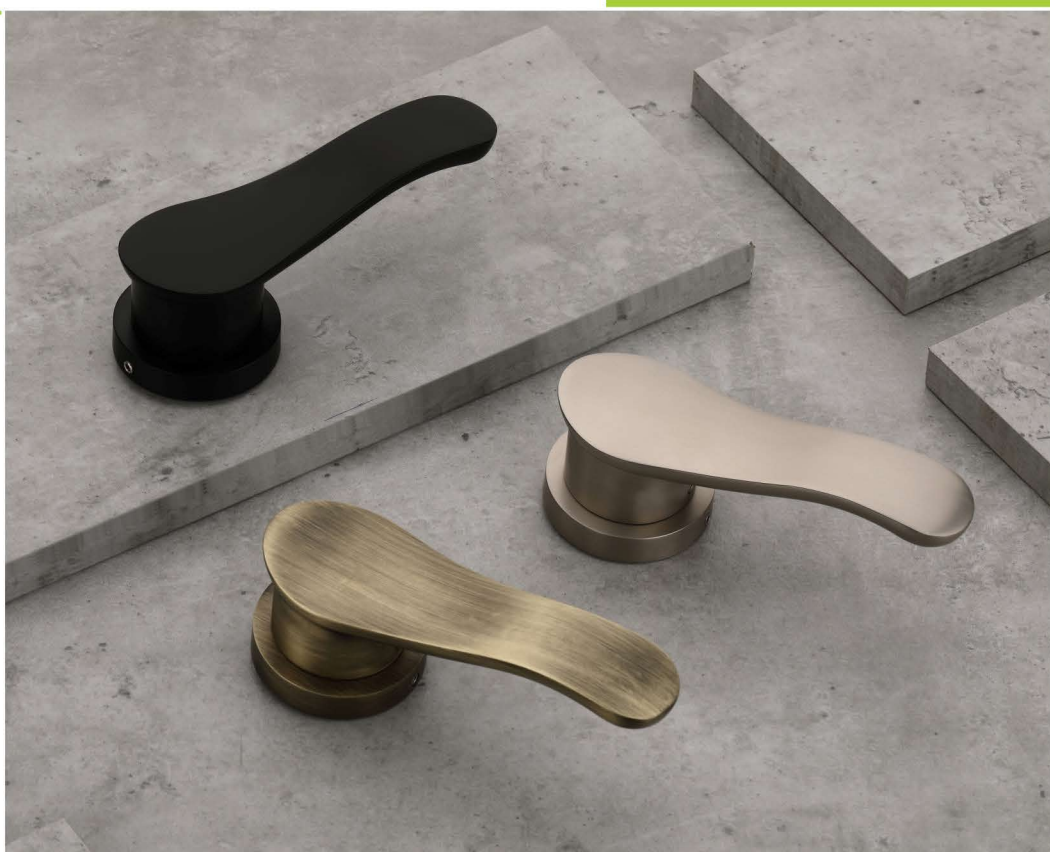

PVD Rose Gold 

FP-1021

Finishes

- Satin + Black Satin
- PVD Gold + Wengi
- PVD Gold + Black
- PVD Rose Gold + White

FP-1022

Finishes

- C.P.
- Satin
- Black Satin
- Rose Gold
- Gold
- A.B.

COLLECTION OF MORTISE HANDLES