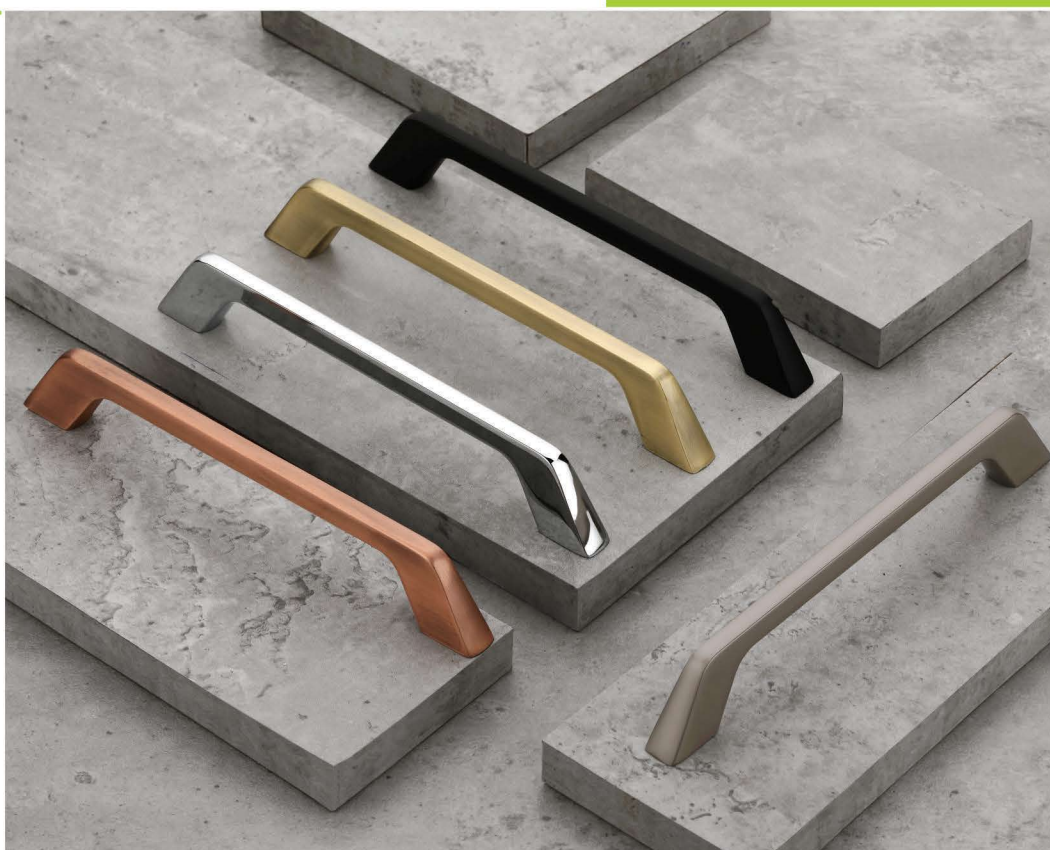

FP-2004

Size in mm

96 / 160 / 224 / 288

Finishes

- C.P.
- Satin
- Black Satin
- Rose Gold
- Gold
- A.B.