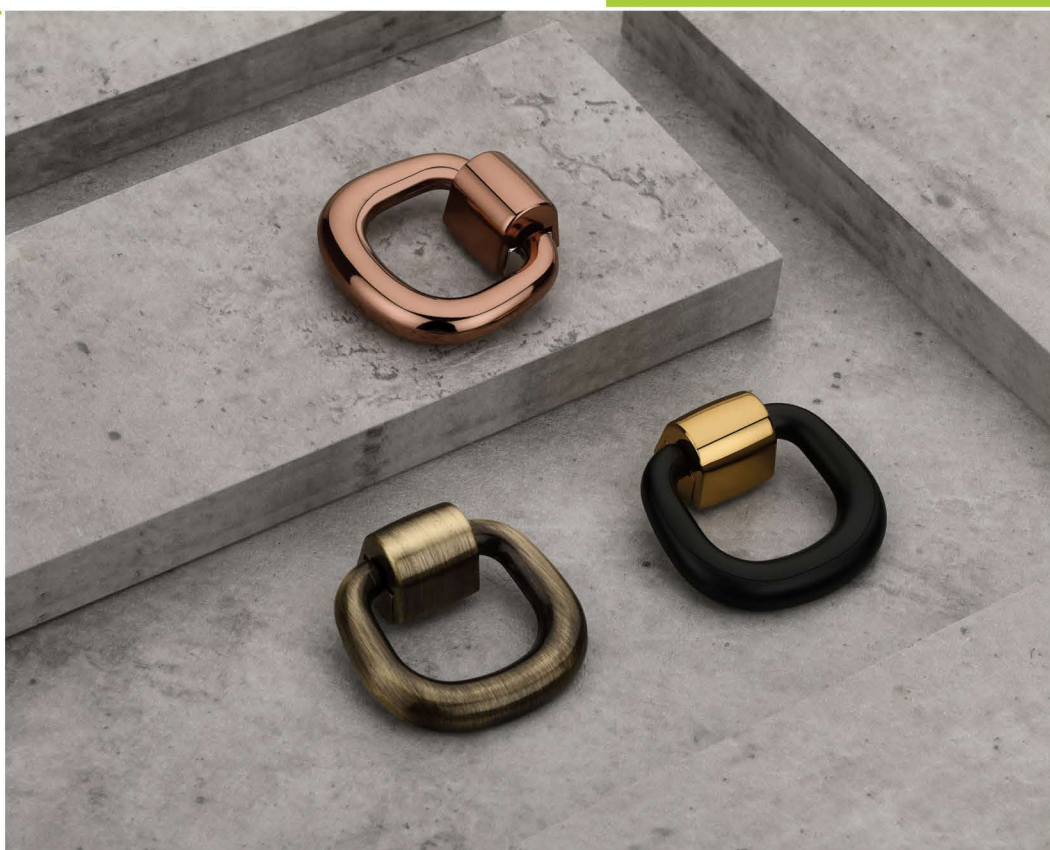

Finishes

-  C.P. + Satin
-  Satin
-  Black
-  A.B.
-  PVD Gold
-  PVD Rose Gold

FP-6008

Finishes

-  Black + Gold
-  Satin + Black
-  A.B.
-  PVD Gold
-  PVD Rose Gold

COLLECTION OF
DRAWER KADI

FP-6009

Finishes