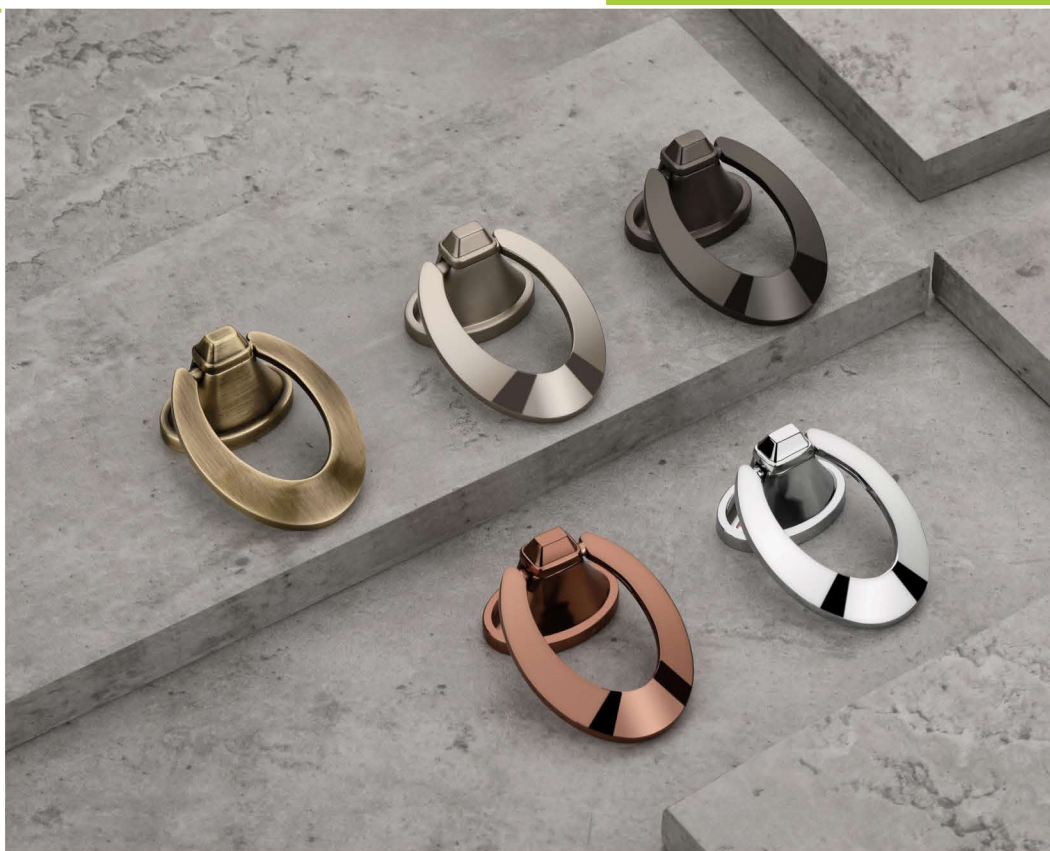

Small + Big

Finishes

- C.P.
- Satin
- Black Satin
- A.B.
- Black
- PVD Gold
- PVD Rose Gold

FP-6003

Finishes

- C.P.
- Satin
- Black Satin
- A.B.
- PVD Gold
- PVD Rose Gold

FP-6004

Size in mm