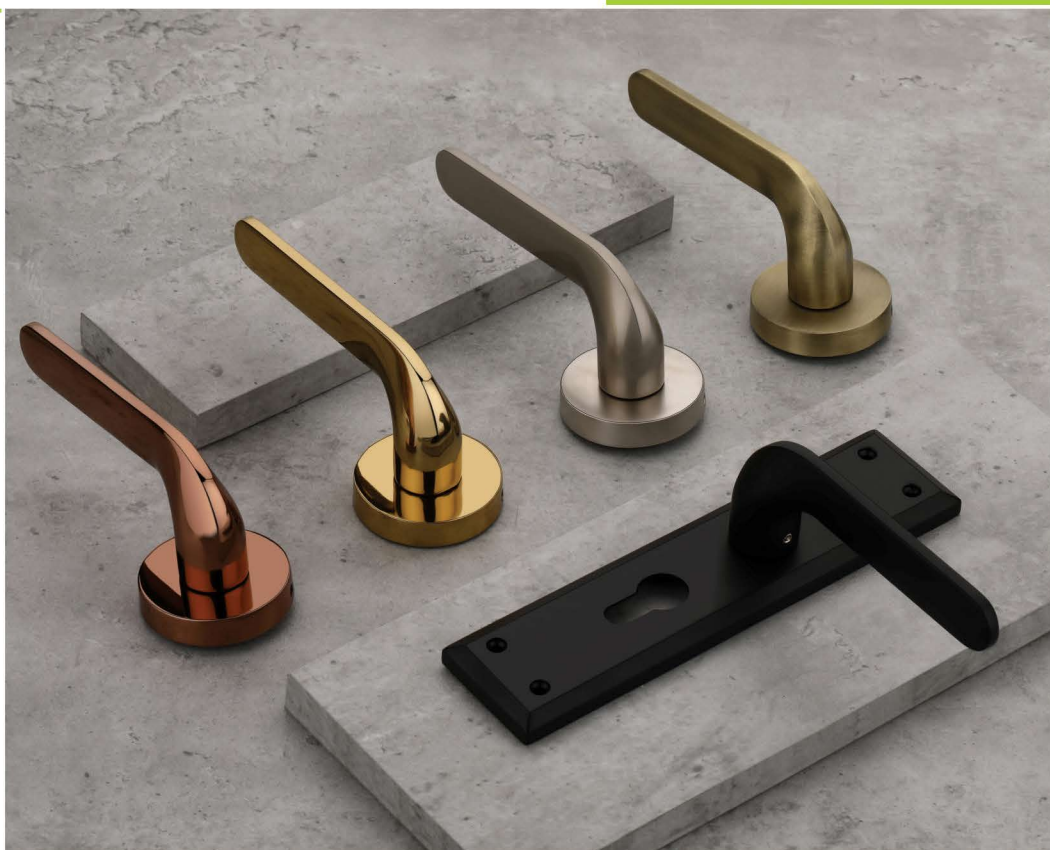

FP-1013

Finishes

- Satin
- A.B.
- Black
- PVD Gold
- PVD Rose Gold