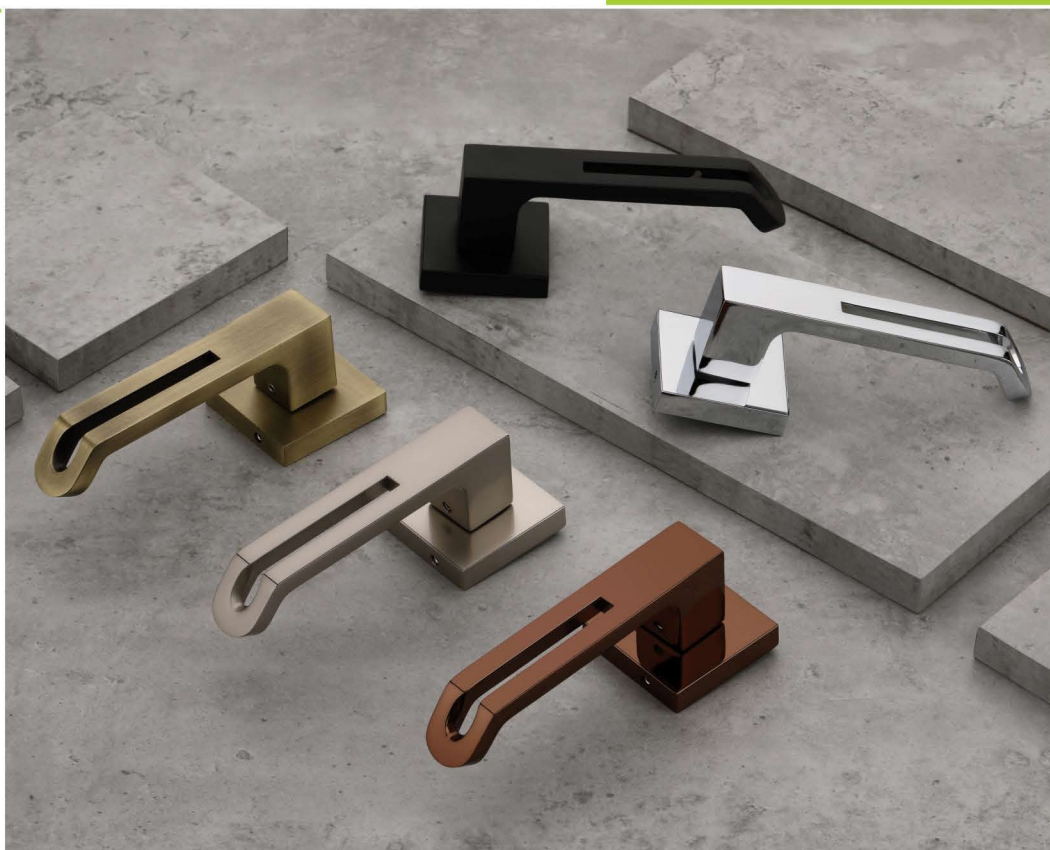

“TIME is more
valuable than **MONEY”**

FP-1001

Finishes

- ▲ C.P. + Gray
- A.B. + Black
- PVD Gold + Black
- PVD R.G. + Satin

FP-1002

Finishes

- C.P.
- Satin
- Black
- A.B.
- PVD Gold
- PVD Rose Gold

COLLECTION OF MORTISE HANDLES