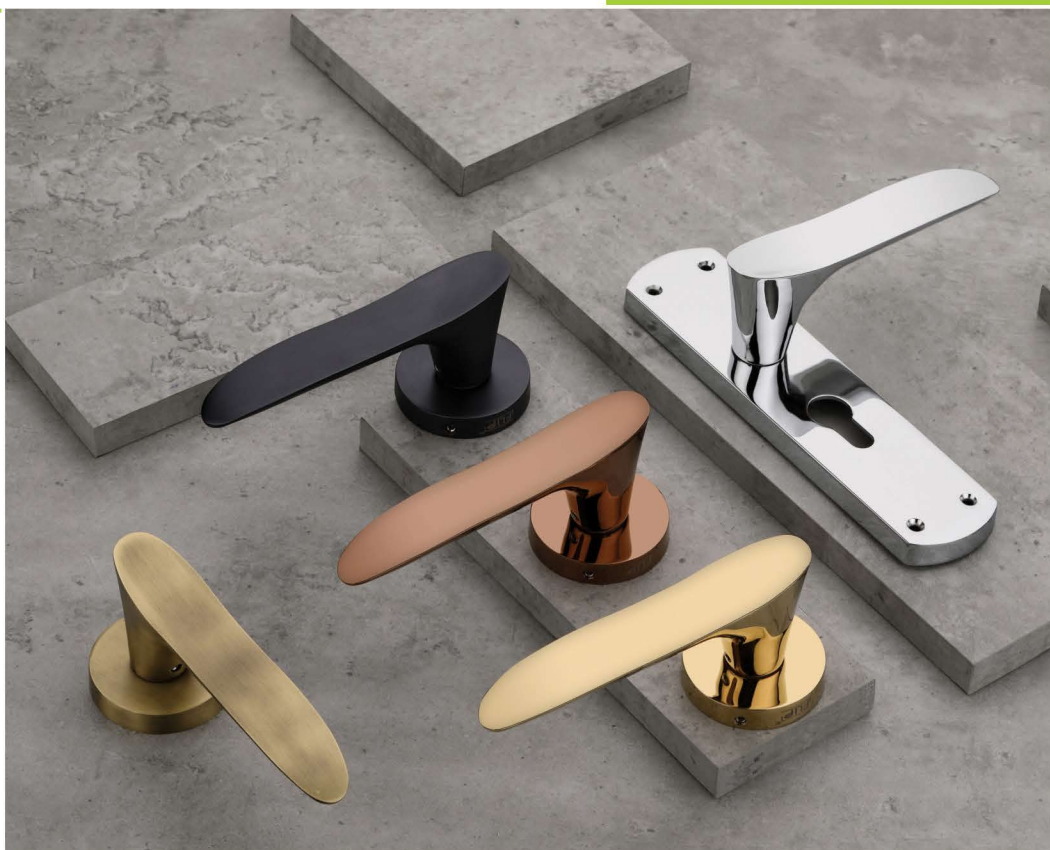

FP-1005

Finishes

- C.P.
- Gray
- A.B.
- PVD Gold
- PVD Rose Gold